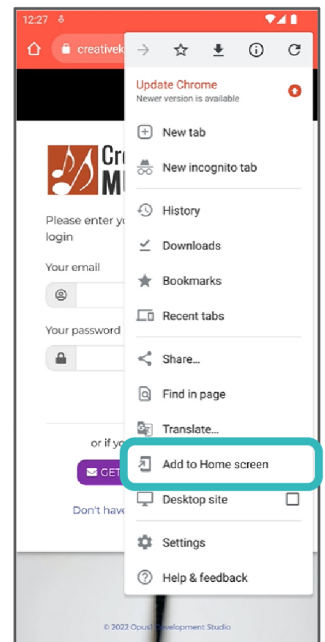

# How to add your student portal as an app icon

## iPhone - Using Safari

Goto: [creativekeys.opus1.io](https://creativekeys.opus1.io)  
Tap: the share button

Tap: Add to home Screen

Type in a title of your choice  
Tap: Add

Now you have an icon link.

## Android - Using Chrome

Goto: [creativekeys.opus1.io](https://creativekeys.opus1.io)  
Tap: the settings button

Tap: Add to home Screen

Type in a title of your choice  
Tap: Add

Now you have an icon link.