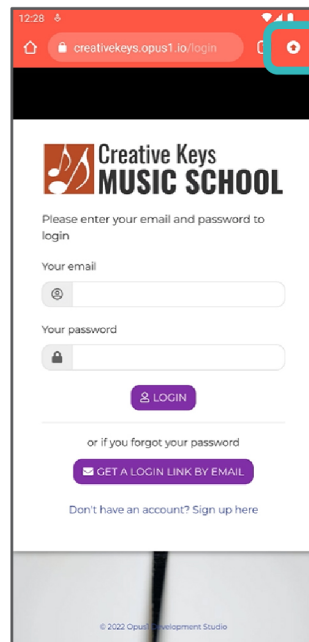

# How to add your student portal as an app icon

## iPhone - Using Safari

Goto: [creativekeys.opus1.io](https://creativekeys.opus1.io)  
Tap: the share button

Tap: Add to home Screen

Type in a title of your choice  
Tap: Add

Now you have an icon link.

## Android - Using Chrome

Goto: [creativekeys.opus1.io](https://creativekeys.opus1.io)  
Tap: the settings button

Tap: Add to home Screen

Type in a title of your choice  
Tap: Add

Now you have an icon link.