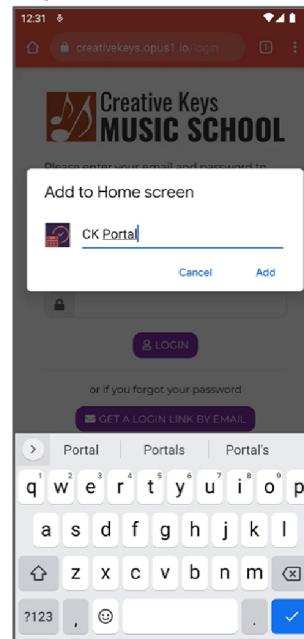

# How to add your student portal as an app icon

## iPhone - Using Safari

Goto: [creativekeys.opus1.io](https://creativekeys.opus1.io)  
Tap: the share button

Tap: Add to home Screen

Type in a title of your choice  
Tap: Add

Now you have an icon link.

## Android - Using Chrome

Goto: [creativekeys.opus1.io](https://creativekeys.opus1.io)  
Tap: the settings button

Tap: Add to home Screen

Type in a title of your choice  
Tap: Add

Now you have an icon link.