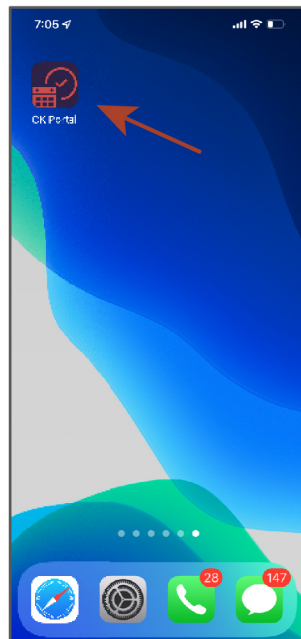

# How to add your student portal as an app icon

## iPhone - Using Safari

Goto: [creativekeys.opus1.io](https://creativekeys.opus1.io)  
Tap: the share button

Tap: Add to home Screen

Type in a title of your choice  
Tap: Add

Now you have an icon link.

## Android - Using Chrome

Goto: [creativekeys.opus1.io](https://creativekeys.opus1.io)  
Tap: the settings button

Tap: Add to home Screen

Type in a title of your choice  
Tap: Add

Now you have an icon link.