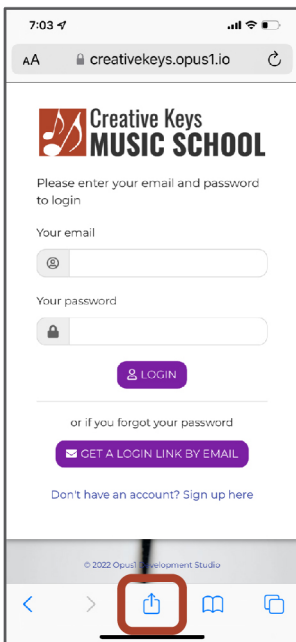

# How to add your student portal as an app icon

## iPhone - Using Safari

Goto: [creativekeys.opus1.io](https://creativekeys.opus1.io)  
Tap: the share button

Tap: Add to home Screen

Type in a title of your choice  
Tap: Add

Now you have an icon link.