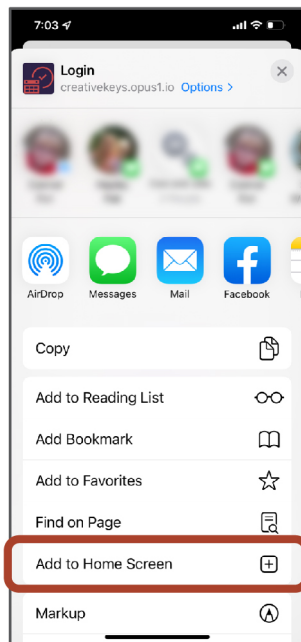

# How to add your student portal as an app icon

## iPhone - Using Safari

Goto: [creativekeys.opus1.io](https://creativekeys.opus1.io)  
Tap: the share button

Tap: Add to home Screen

Type in a title of your choice  
Tap: Add

Now you have an icon link.