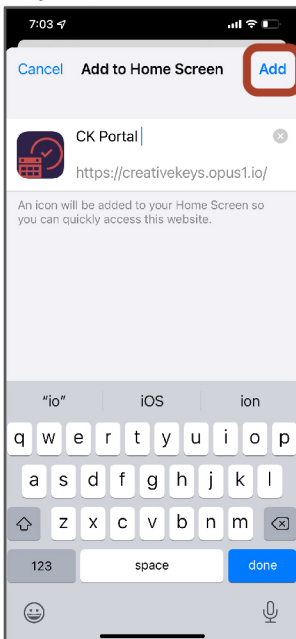

# How to add your student portal as an app icon

## iPhone - Using Safari

Goto: [creativekeys.opus1.io](https://creativekeys.opus1.io)  
Tap: the share button

Tap: Add to home Screen

Type in a title of your choice  
Tap: Add

Now you have an icon link.

## Android - Using Chrome

Goto: [creativekeys.opus1.io](https://creativekeys.opus1.io)  
Tap: the settings button

Tap: Add to home Screen

Type in a title of your choice  
Tap: Add

Now you have an icon link.